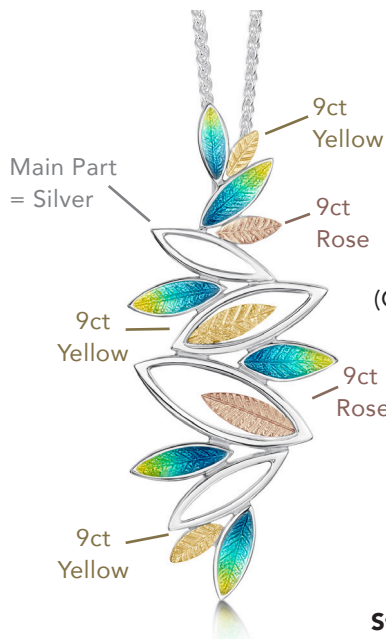

For other Metal and Gemstone options please phone
Sheila Fleet Workshop - 01856 861 203

Mixed Metals

Silver with 9ct Rose
& 9ct yellow gold Leaves

Seasons
Gold Leaves

Retail
Dec 2020

Drop Earrings
SYR-EE265
£181.00

As a Pendant
SYR-EP0265
£136.00

Pendant
Sil/9ct/Enamel
(Chain - Wheat 04)
SYR-EPX265
£316.00

Drop Earrings
SYR-EEX265
£330.00

Pendant
(Chain - Wheat 03)
SYR-EP265
£201.00

Stud Earrings
Rose Gold Leaves
SR-EE00265
£102.00

Smaller Drop Earrings
SYR-EEM265
£245.00

Stud Earrings
SYR-EEX266 £191.00

Stud Earrings
Rose Gold Leaves
SR-EE0265 £138.00
Yellow Gold Leaves
SY-EE0265 £138.00

Yellow Gold Leaves
SY-EE00265
£102.00

Drop Earrings
SYR-EEXX266
£235.00

Summer
Enamel

Bracelet
SYR-EBLX265 £415.00

Necklet
(Chain - Wheat 04)
SYR-EN266 £234.00

Ring
SYR-ER265
£176.00

Large Ring
SYR-ERX265 £209.00

Large Necklet
(Chain - Wheat 05)
SYR-ENX266 £504.00

For other Metal and Gemstone options please phone
Sheila Fleet Workshop - 01856 861 203